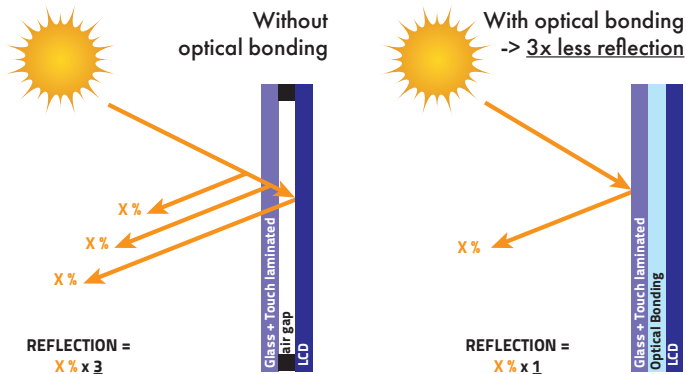

# 17,3 inch Touch screen

Flush-mounted display for indoor and outdoor use

- 800 x 480 resolution
- Touchscreen
- Brightness: 1000cd/m<sup>2</sup>
- HDMI connection
- Waterproof

### MECHANICAL CHARACTERISTICS

Versions	Indoor/outdoor flush-mounting version
Mounting	<ul style="list-style-type: none"> <li>• VESA MIS-D 75x75</li> <li>• M4 screws in the front</li> <li>• Brackets around the monitor</li> </ul>
Outer dimensions	497.8 x 334.1 x 66mm - incl. connectors
Weight	5,5 kg
Material	Laminated glass, aluminium front with brushed and clear anodised finish
Operating Temperature	-10°C to +65°C
Settings	Push buttons on the back via on screen display (OSD)
IP-degree of protection	65

### HARDWARE SPECIFICATIONS

Touch screen	Capacitive touch, dual-touch
Driver	eGalaxTouch – downloadable from the partner page of our website
Screen diagonal	17,3" wide (438.16mm)
Active screen	381.89 x 214.81 mm
Scherm resolution	1920 x 1080 pixels
Brightness	1000 cd/m <sup>2</sup>
Colors	262.000
Viewing angle	89/89/89/89
Video interface	VGA and HDMI (supplied cable)
Touch interface	USB (supplied cable)
Power supply interface	screw connector
Supply voltage	9-36Vdc
Power consumption	15 watt
MTBF	35.000 hours
Warranty	1 year
Certification	FCC, CE
Reference	4-080818-0004-000