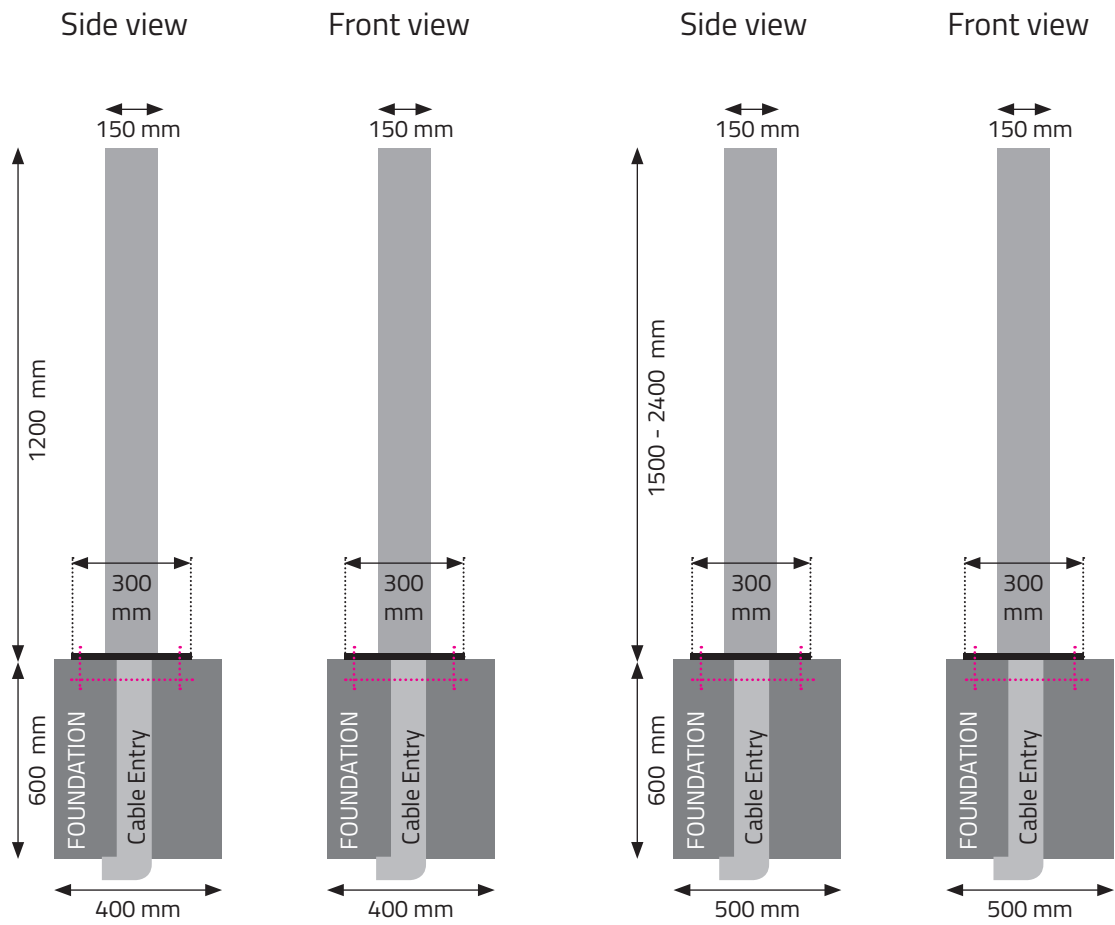

Heights	1,2 m	1,5 m	1,8 m	2,4 m
Colour	RAL 9006 ■			
Housing	Coated aluminum, thickness 3 mm			
Dimensions column	150 mm x 150 mm			
Max cutouts for Octoline modules	3	3	3	2 x3
Fixation to the underground	With expansion bolts or threaded rods			
Weight (kg) ±	8	9,5	11	14
Dimensions POM base	300 mm x 300 mm			
IP-range	55			
Dimensions optional door at the backside	105 mm x 370 mm			
Warranty	2 years			

Dimensions base:

Alphatronics[®]
Innovators in Access Technology

14-02-2019 ▪ The information given is subject to change without any notice.

Copyright Alphatronics

Brandstraat 8a / 9160 Lokeren - Belgium ▪ P. +32 9 340 54 70 ▪ www.alphatronics.be ▪ info@alphatronics.be

Dimensions

Positioning mold center
distance 200 x 200 mm

14-02-2019 ▪ The information given is subject to change without any notice.