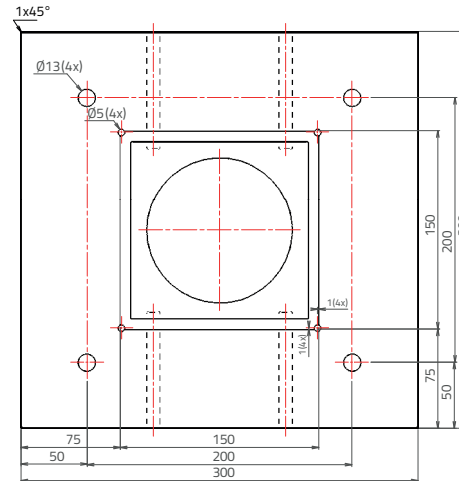

Dimensions base:

Alphatronics®
Innovators in Access Technology

14-02-2019 ▪ The information given is subject to change without any notice.

Copyright Alphatronics

Brandstraat 8a / 9160 Lokeren - Belgium ▪ P. +32 9 340 54 70 ▪ www.alphatronics.be ▪ info@alphatronics.be